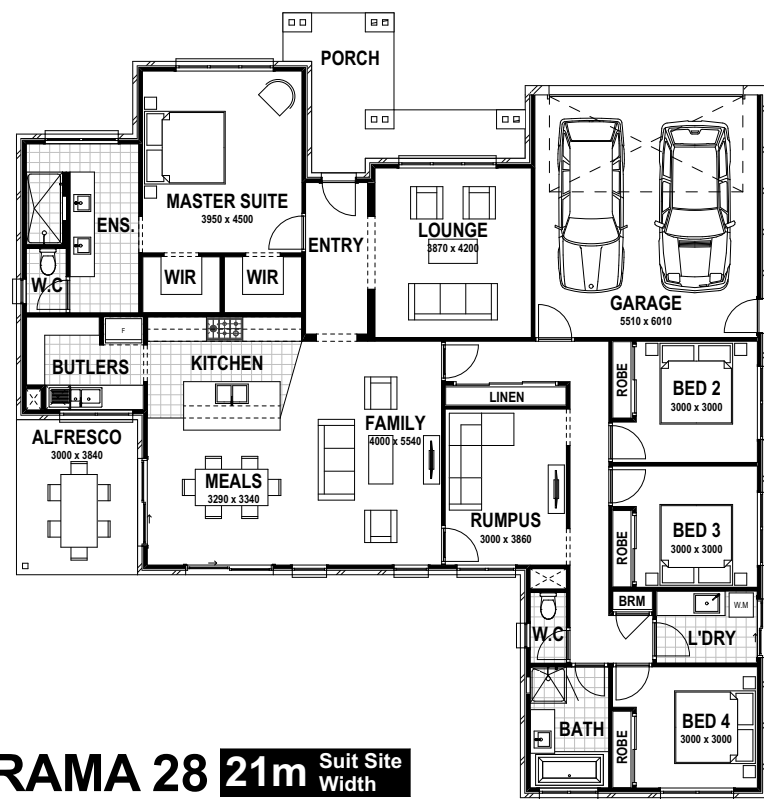

THE PANORAMA 32 23.15m Suit Site Width

Quantum Homes

THE PANORAMA
THE RANCH ALLOTMENT

THE PANORAMA 28 21m Suit Site Width

THE PANORAMA 51.53 - AS DISPLAYED 32.6m Suit Site Width

Willow Display Centre
9 Willowbank Road,
Gisborne, Vic, 3437
Email:
info@quantumhomes.com.au