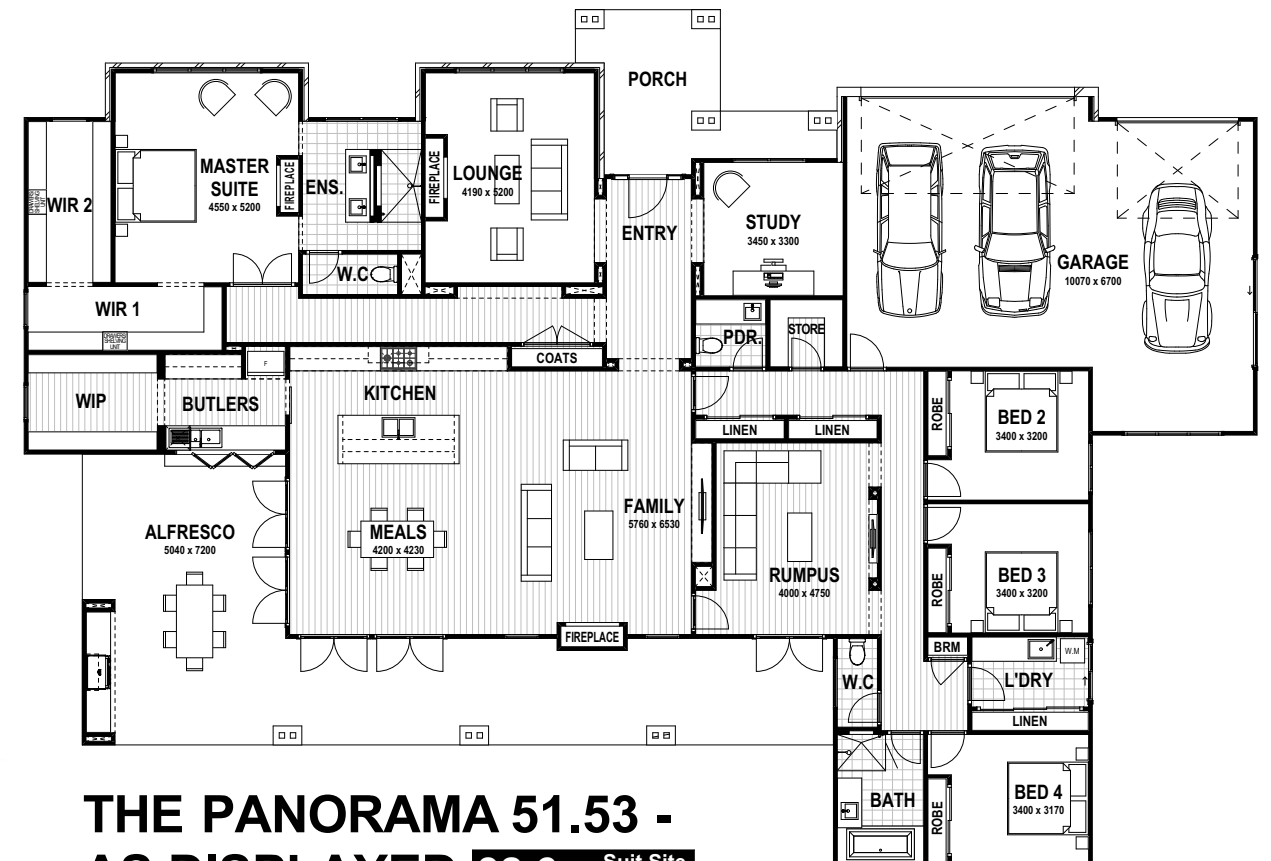

THE PANORAMA 32 23.15m Suit Site Width

Quantum Homes

THE PANORAMA
THE RANCH ALLOTMENT

THE PANORAMA 28 21m Suit Site Width

THE PANORAMA 51.53 - AS DISPLAYED 32.6m Suit Site Width

Willow Display Centre
9 Willowbank Road,
Gisborne, Vic, 3437
Email:
info@quantumhomes.com.au